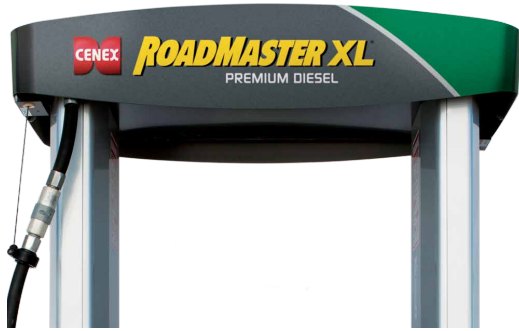

ACCEPTABLE PUMP CONFIGURATIONS

If your Cenex Premium Diesel dispensers are anything different from the configurations shown below, please contact **Retail Image & Equipment** at **800-852-8186**.

IF YOUR CENEX PREMIUM DIESEL DISPENSER VALANCE LOOKS LIKE THIS: